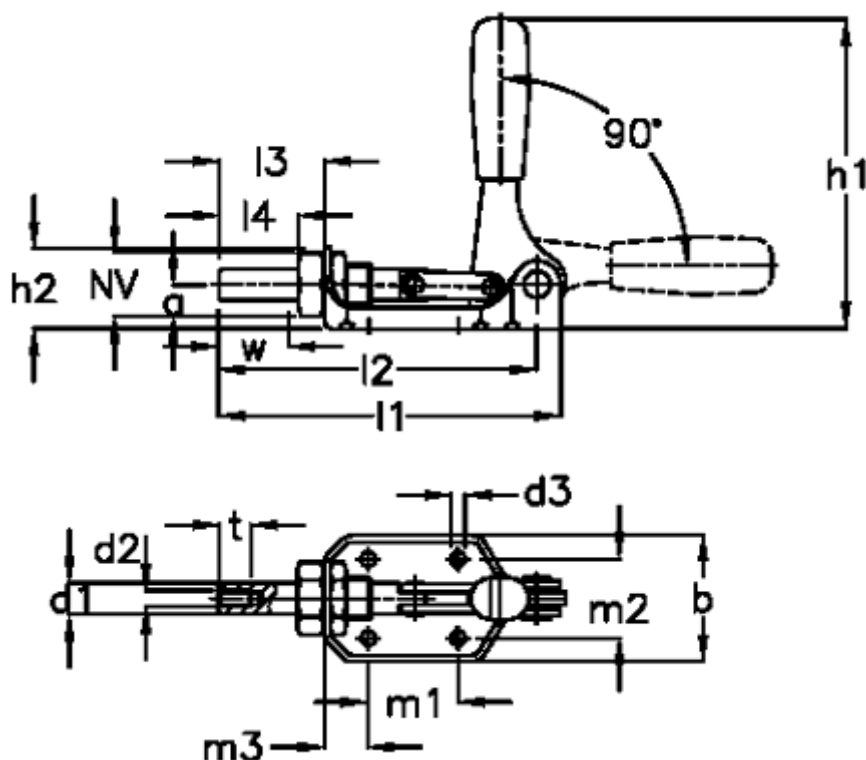

Article number: 201365053

Description: E+G Klee plunger clamp GN 841-120-AS

Measures

| | | | | | |
|-----------------|--------|-------|-------|-------|------|
| a | = 17 | l_1 | = 130 | sw | = 24 |
| BL | = 48 | l_2 | = 121 | t min | = 12 |
| d_1 | = 12 | l_3 | = 40 | W | = 20 |
| d_2 | = M6 | l_4 | = 30 | | |
| d_3 | = 5.5 | m_1 | = 34 | | |
| h_1 | = 111 | m_2 | = 30 | | |
| h_2 | = 31 | m_3 | = 17 | | |
| Holding force N | = 3600 | Size | = 120 | | |